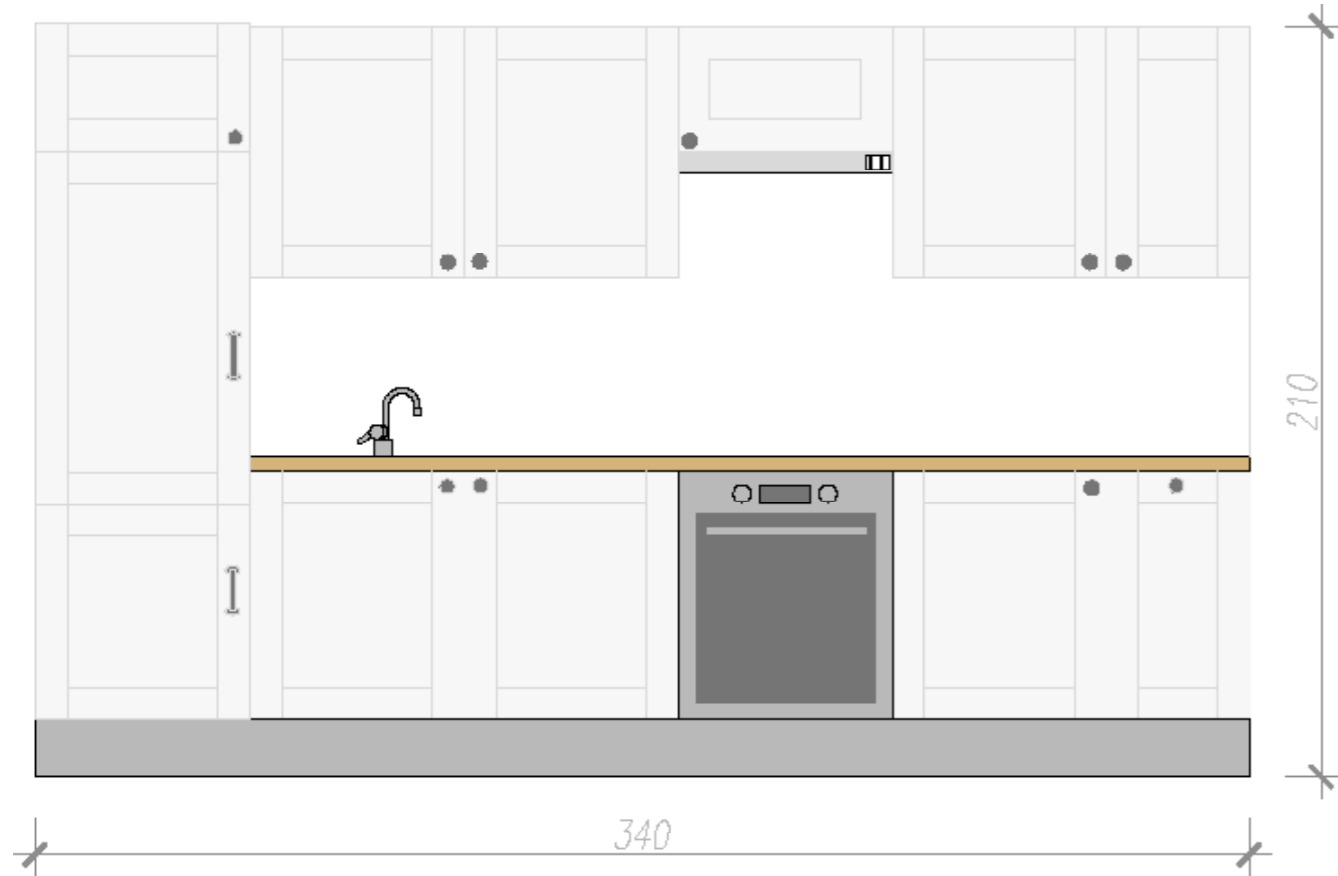

kitchen

Fully furnished and equipped kitchen -
additionally paid